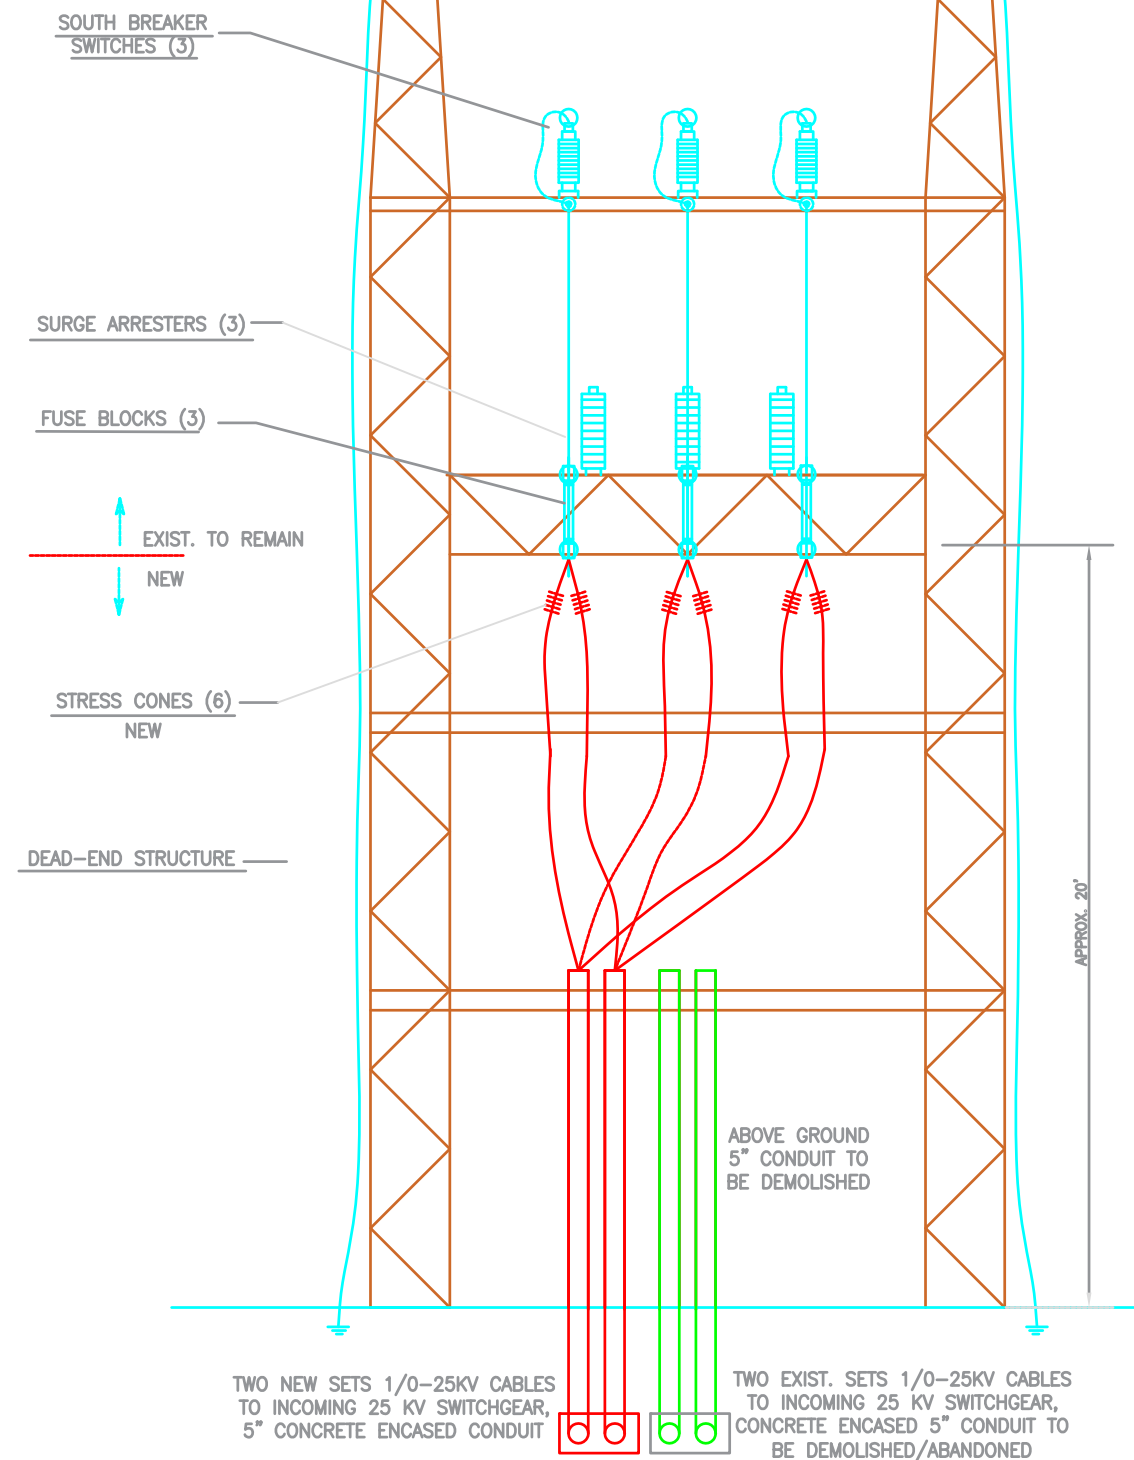

NEW 23KV FEED INSTALLATION
ELEVATION LOOKING EAST

NEW 23KV FEED INSTALLATION
ELEVATION LOOKING NORTH

LEGEND:
 GREEN - REMOVE/DEMO/ABANDON
 RED - NEW

REV NO.	DATE	BY	REVISION
ALABAMA STATE DOCKS MOBILE, ALABAMA			
McDUFFIE COAL FACILITY INCOMING 23KV FEED REPLACEMENT EXISTING LAYOUT - INSTALLATION			
DWG BY:	DATE:	REVISIONS	SCALE:
TMA	7/15/21	BY: DATE: BY: DATE: BY: DATE:	AS SHOWN
CHEK. BY:	DATE:	DRAWING NO.:	
TMA	7/15/21	McD-23KV-003	