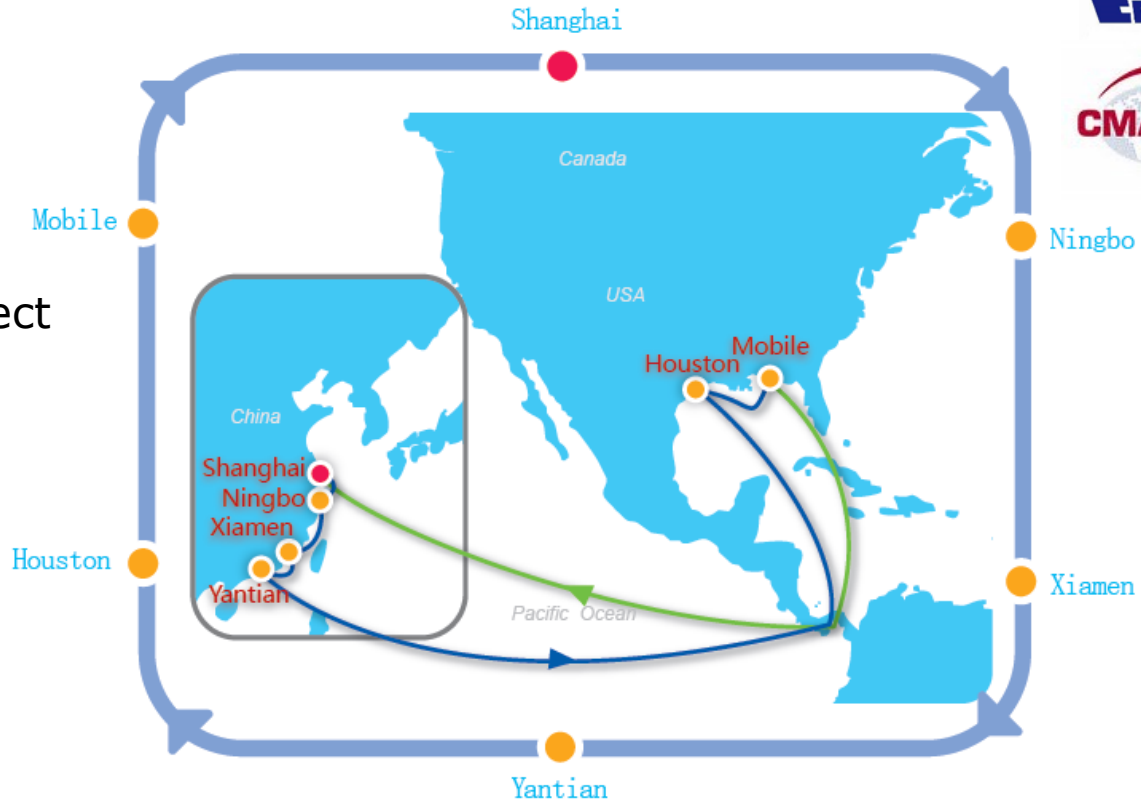

# Cosco – GME Service CMA Slot Sharing

- Fastest import transit from China ports
- Departs Mobile, AL direct back to China Ports

## Transit Time

H/H	Dest.	Houston	Mobile	
Origin	ETB/ETD	TUE/WED	THU/SAT	
Shanghai	SUN/MON	29	31	
Ningbo	TUE/TUE	28	30	
Xiamen	THU/THU	26	28	
Yantian	FRI/FRI	25	27	

B/H	Dest.	Shanghai	Ningbo	Xiamen
Origin	ETB/ETD	SUN/MON	TUE/TUE	THU/THU
Houston	TUE/WED	32	34	36
Mobile	THU/SAT	29	31	33

**APM TERMINALS**