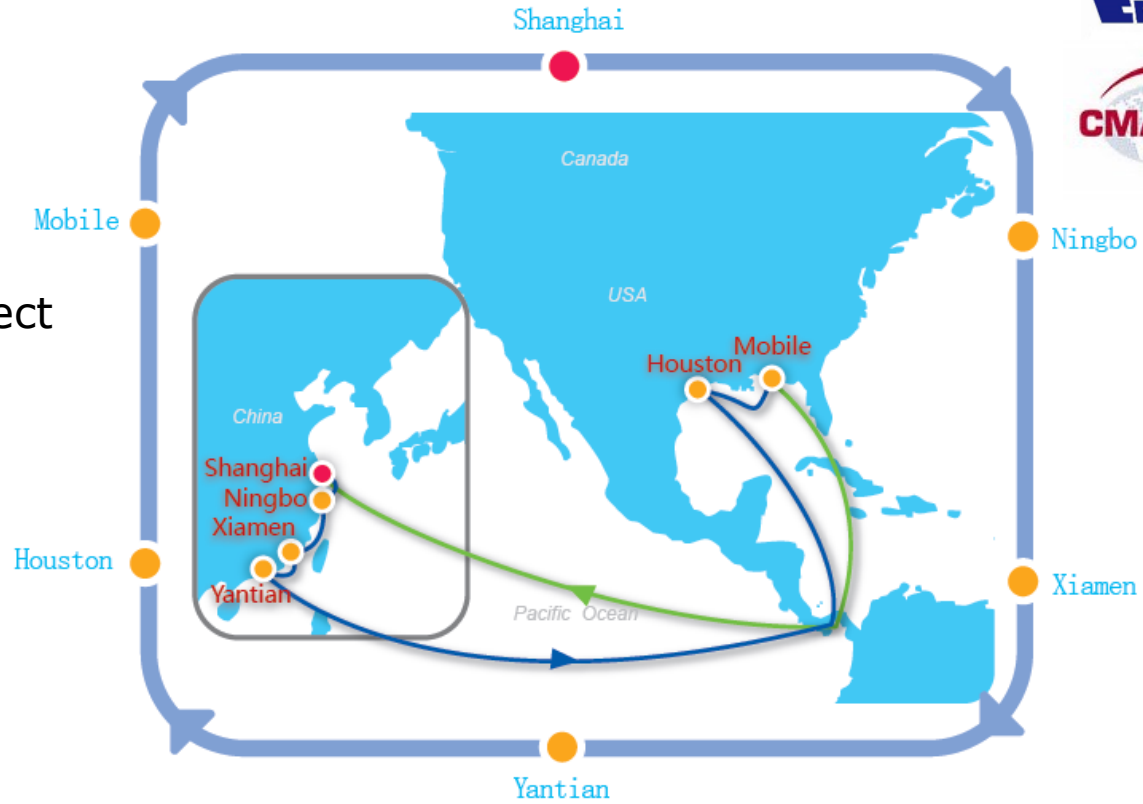

Cosco – GME Service CMA Slot Sharing

- Fastest import transit from China ports
- Departs Mobile, AL direct back to China Ports

Transit Time

H/H	Dest.	Houston	Mobile	
Origin	ETB/ETD	TUE/WED	THU/SAT	
Shanghai	SUN/MON	29	31	
Ningbo	TUE/TUE	28	30	
Xiamen	THU/THU	26	28	
Yantian	FRI/FRI	25	27	

B/H	Dest.	Shanghai	Ningbo	Xiamen
Origin	ETB/ETD	SUN/MON	TUE/TUE	THU/THU
Houston	TUE/WED	32	34	36
Mobile	THU/SAT	29	31	33

APM TERMINALS