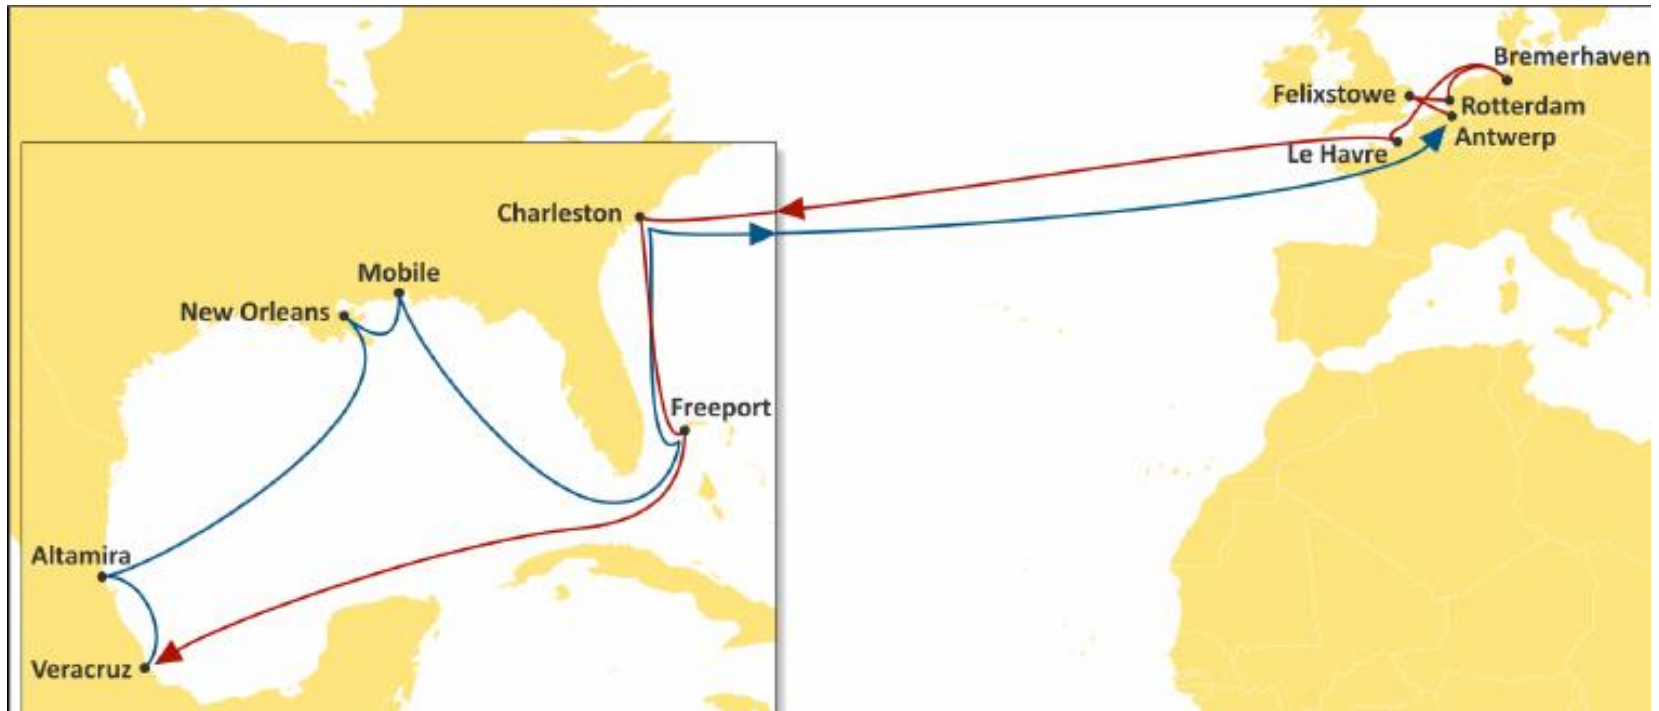

Maersk Line / MSC - Trans-Atlantic Service (TA3)

	Charleston (THU)	Freeport (SAT)	Veracruz (TUE)	Altamira (THU)	New Orleans (MON)	Mobile (WED)
Antwerp (MON)	17	19	22	24	28	30
Felixstowe (TUE)	16	18	21	23	27	29
Rotterdam (THU)	14	16	19	21	25	27
Bremerhaven (SAT)	12	14	17	19	23	25
Le Havre (MON)	9	12	15	17	21	23

	Antwerp (SUN)	Felixstowe (TUE)	Rotterdam (WED)	Bremerhaven (FRI)	Le Havre (MON)
Veracruz (WED)	25	27	28	30	33
Altamira (FRI)	23	25	26	28	31
New Orleans (MON)	20	22	23	25	28
Mobile (WED)	18	20	21	23	26
Freeport (SUN)	14	16	17	19	22
Charleston (TUE)	12	14	15	17	20